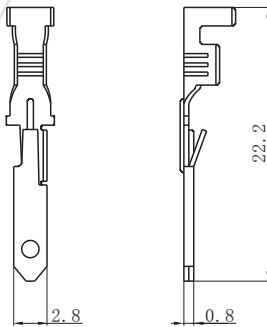

□ DM-T

Model No. (型号)	Applicable wire (适用线规)			Material (材料)	Plating (电镀)	Qty/reel (数量/盘)
	mm ²	AWG#	Insulation O. D. (绝缘外径mm)			
DM-T	/	/		Phosphor bronze (磷青铜)	Tin Plated (镀锡)	/

符合RoHS标准
RoHS compliance
注：镀金产品请联系DLL
Note: Contact DLL for gold-plated products.

□ DM-3A

Material (材料)

Housing (胶壳): Nylon (尼龙) UL94-V0 (2)

符合RoHS标准
RoHS compliance

□ DM-10A

Material (材料)

Housing (胶壳): Nylon (尼龙) UL94-V0 (2)

符合RoHS标准
RoHS compliance