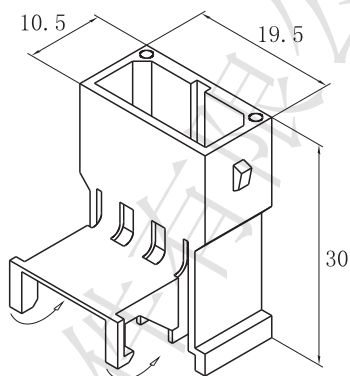

□ DM-T

Model No. (型号)	Applicable wire (适用线规)			Material (材料)	Plating (电镀)	Qty/reel (数量/盘)
	mm ²	AWG#	Insulation O. D. (绝缘外径mm)			
DM-T	/	/		Phosphor bronze (磷青铜)	Tin Plated (镀锡)	/

符合RoHS标准
RoHS compliance
注：镀金产品请联系DLL
Note: Contact DLL for gold-plated products.

□ DM-3A

Material (材料)

Housing (胶壳): Nylon (尼龙) UL94-V0 (2)

符合RoHS标准
RoHS compliance

□ DM-10A

Material (材料)

Housing (胶壳): Nylon (尼龙) UL94-V0 (2)

符合RoHS标准
RoHS compliance