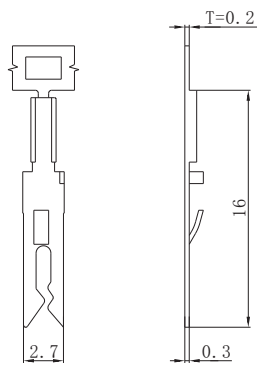

□ 扫把头-T

Model No. (型号)	Applicable wire (适用线规)			Material (材料)	Plating (电镀)	Qty/reel (数量/盘)
	mm ²	AWG#	Insulation O. D. (绝缘外径mm)			
扫把头-T	/	/	/	Beass (黄铜)	Tin Plated (镀锡)	/

符合RoHS标准
RoHS compliance
注：镀金产品请联系DLL
Note: Contact DLL for gold-plated products.

□ 扫把头-外壳

Material (材料)

Housing (胶壳): PP

符合RoHS标准
RoHS compliance

□ 扫把头-胶芯

Material (材料)

Housing (胶壳): PC

符合RoHS标准
RoHS compliance

□ 扫把头-螺母

Material (材料)

Housing (胶壳): PP

符合RoHS标准
RoHS compliance