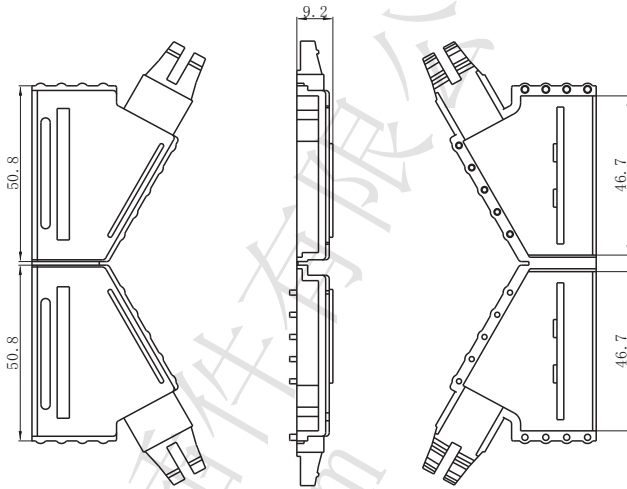

□ 扫把头-T

Model No. (型号)	Applicable wire (适用线规)			Material (材料)	Plating (电镀)	Qty/reel (数量/盘)
	mm ²	AWG#	Insulation O. D. (绝缘外径mm)			
扫把头-T	/	/	/	Beass (黄铜)	Tin Plated (镀锡)	/

符合RoHS标准
RoHS compliance
注：镀金产品请联系DLL
Note: Contact DLL for gold-plated products.

□ 扫把头-外壳

Material (材料)

Housing (胶壳): PP

符合RoHS标准
RoHS compliance

□ 扫把头-胶芯

Material (材料)

Housing (胶壳): PC

符合RoHS标准
RoHS compliance

□ 扫把头-螺母

Material (材料)

Housing (胶壳): PP

符合RoHS标准
RoHS compliance