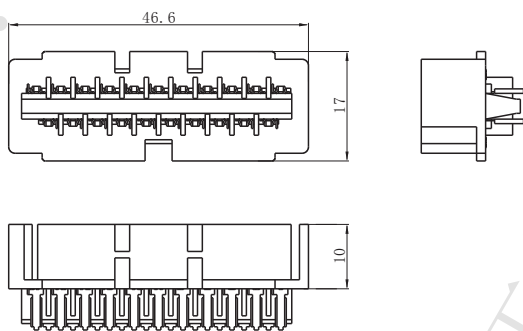

□ 扫把头-T

Model No. (型号)	Applicable wire (适用线规)			Material (材料)	Plating (电镀)	Qty/reel (数量/盘)
	mm ²	AWG#	Insulation O. D. (绝缘外径mm)			
扫把头-T	/	/	/	Beass (黄铜)	Tin Plated (镀锡)	/

符合RoHS标准
RoHS compliance
注：镀金产品请联系DLL
Note: Contact DLL for gold-plated products.

□ 扫把头-外壳

Material (材料)

Housing (胶壳): PP

符合RoHS标准
RoHS compliance

□ 扫把头-胶芯

Material (材料)

Housing (胶壳): PC

符合RoHS标准
RoHS compliance

□ 扫把头-螺母

Material (材料)

Housing (胶壳): PP

符合RoHS标准
RoHS compliance