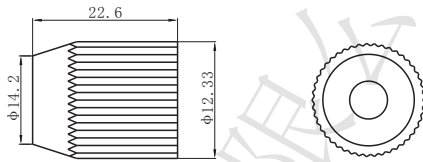

□ 扫把头-螺母

Material (材料)

Housing (胶壳): PP

符合RoHS标准
RoHS compliance